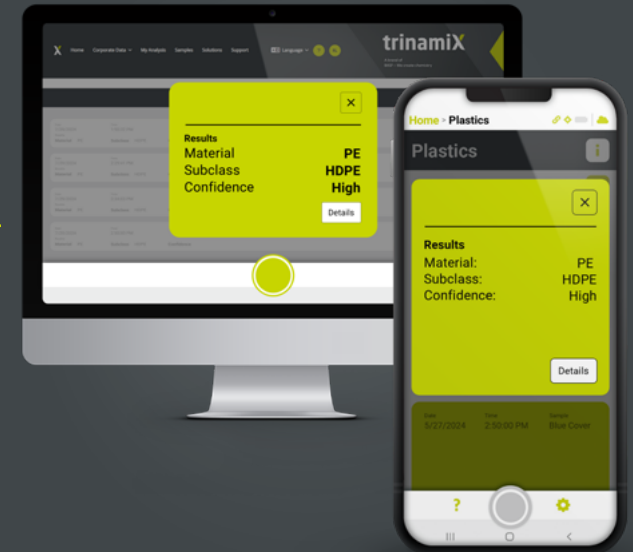

Plastics Sorting

1

Semi-Automated Table Integration

- Handheld device
- Table holder with integrated sensor for automated measurement start
- Easy to install in existing tables

2

Cloud Services

- Database available globally

3

Desktop / Smartphone App

- Provides actionable results in real-time
- Available for Windows, Android & iOS

To speed up material identification in the Textiles Sorting application, the measurement interval is shortened to 1.5 seconds.